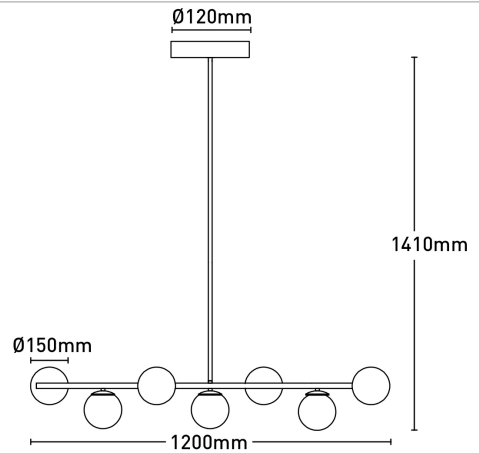

### Key Features:

- Opal glass shade
- Shade:15cm
- Brushed brass and metalware
- 1.2m adjustable rod

<b>Globe Included</b>	No
<b>Globe Type</b>	E27
<b>Material</b>	Metal
<b>Wattage</b>	25W

### Dimensions